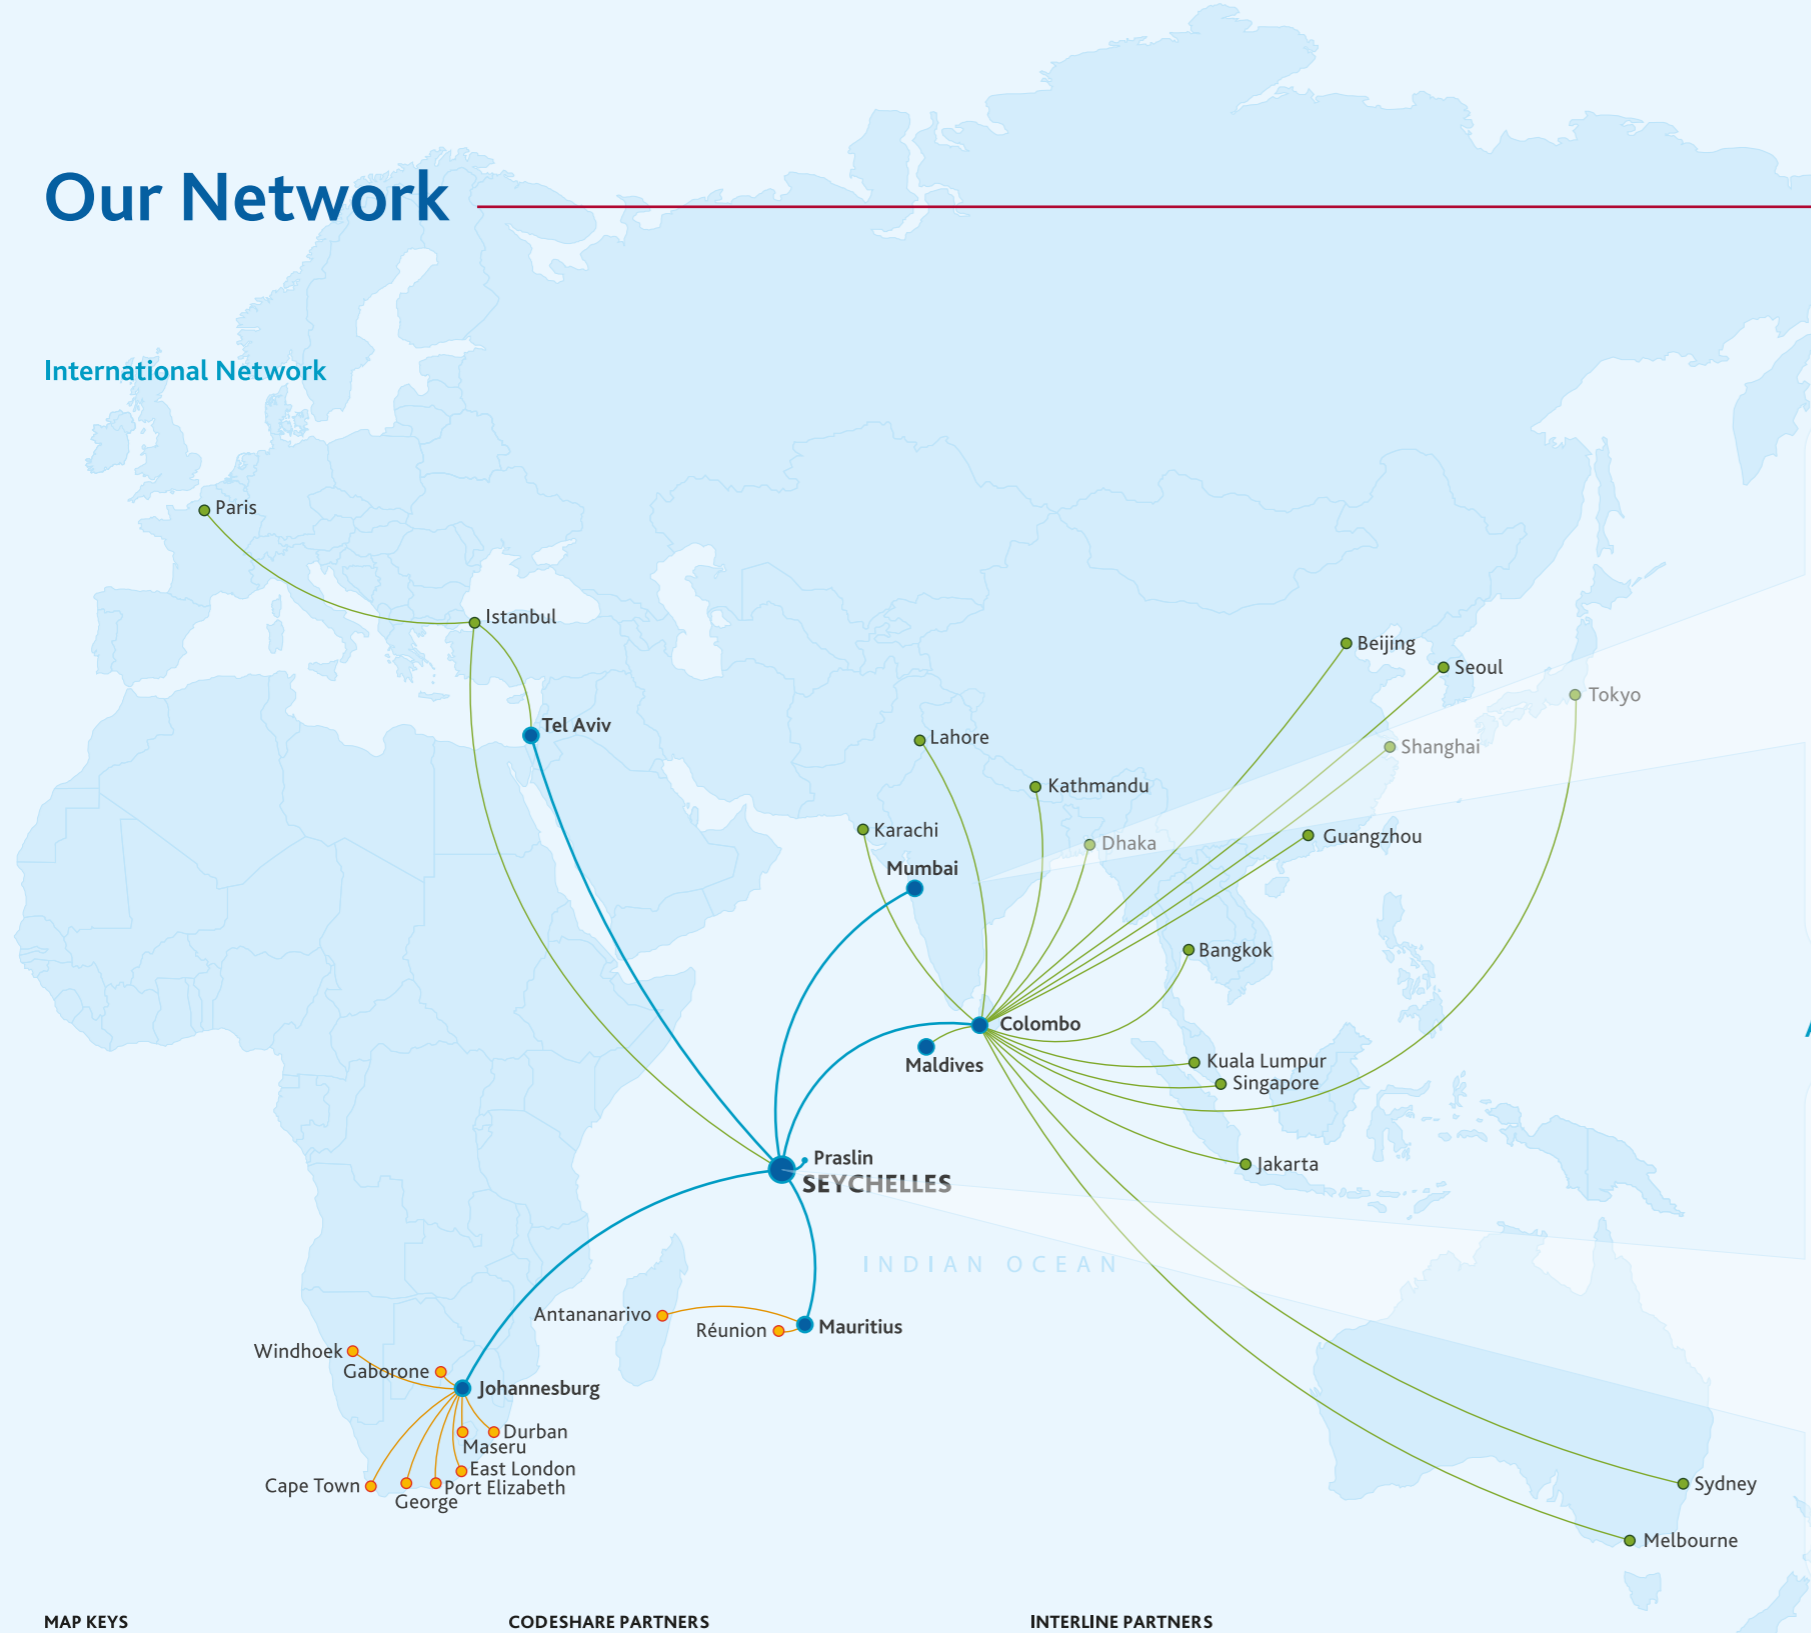

Our Network

International Network

Sri Lankan Airlines Network (India)

Air Seychelles Domestic Network

Disclaimer: Actual flight paths depends on the weather, government approval or other operational factors. The flight routes depicted on this map are for illustrative purposes only.

- MAP KEYS**
- Air Seychelles Flights
 - ⋯ Air Seychelles Seasonal or Charter Route
 - Air Seychelles Codeshares
 - Air Seychelles Interline Partner

- CODESHARE PARTNERS**
- TURKISH AIRLINES
 - SriLankan Airlines
 - QATAR AIRWAYS

- INTERLINE PARTNERS**
- FlySafair
 - AIRLINK
 - AIR AUSTRAL
 - AIR MAURITIUS